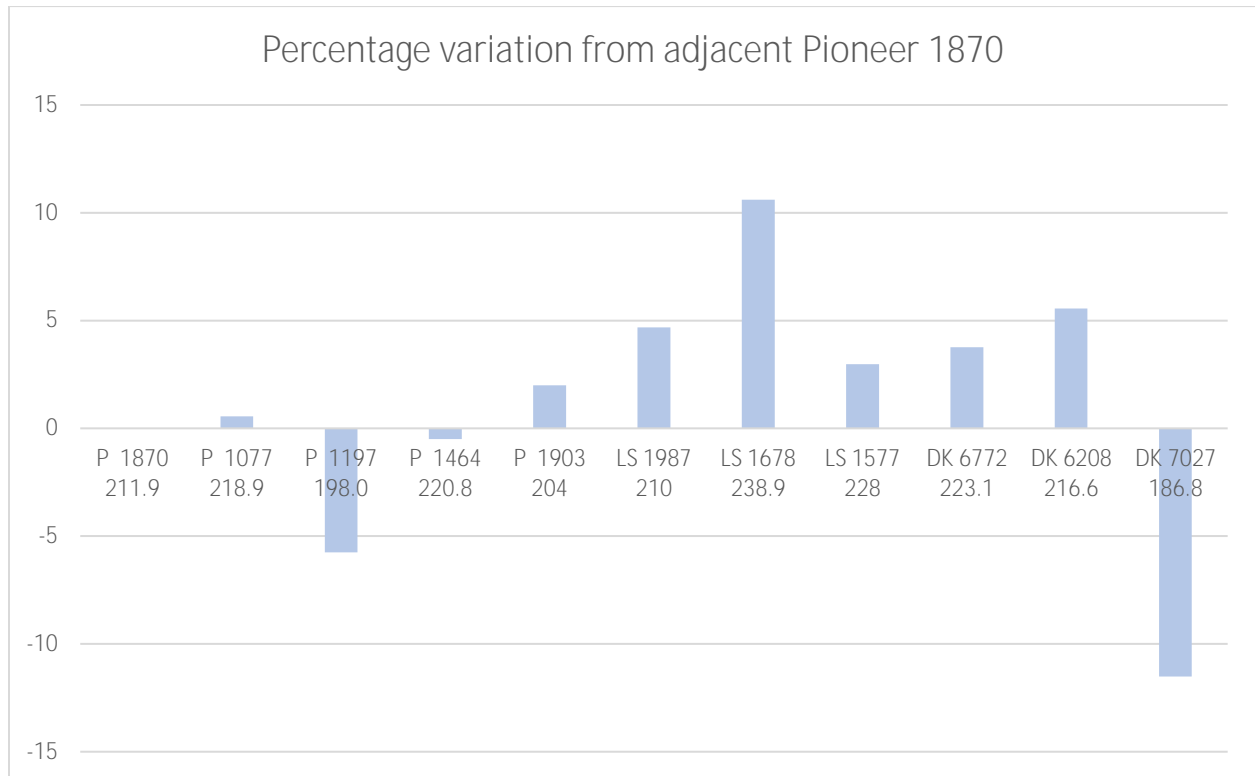

Joe Boddiford Farms

Screven County Extension

This plot was planted with Pioneer 1870 as a check across the field (with Pioneer 1870 side by side of each variety). This is to account for differences in yield across the field. Individual yields of each variety are listed directly below the variety name. For graph purposes the lines show percentage off of adjacent Pioneer 1870.